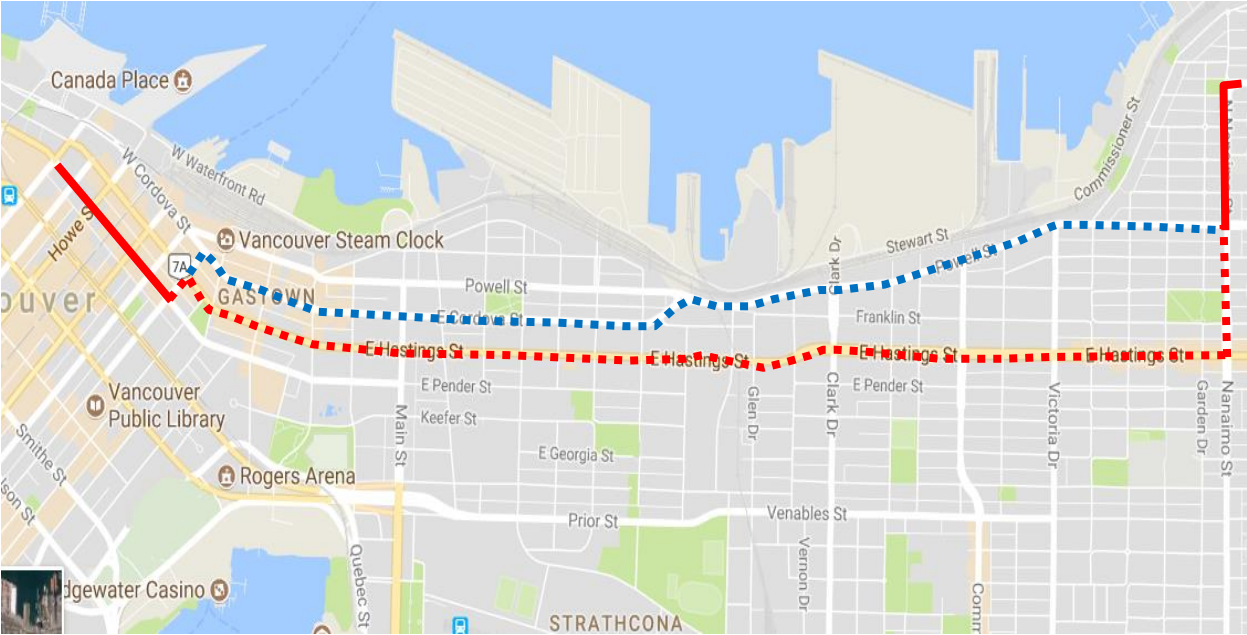

Eastside 10K Detour Map

210 Upper Lynn Valley: Regular route to Homer & Hastings, then via Hastings, Nanaimo, then regular route.

Regular route	
Portion missed	
Detour portion	