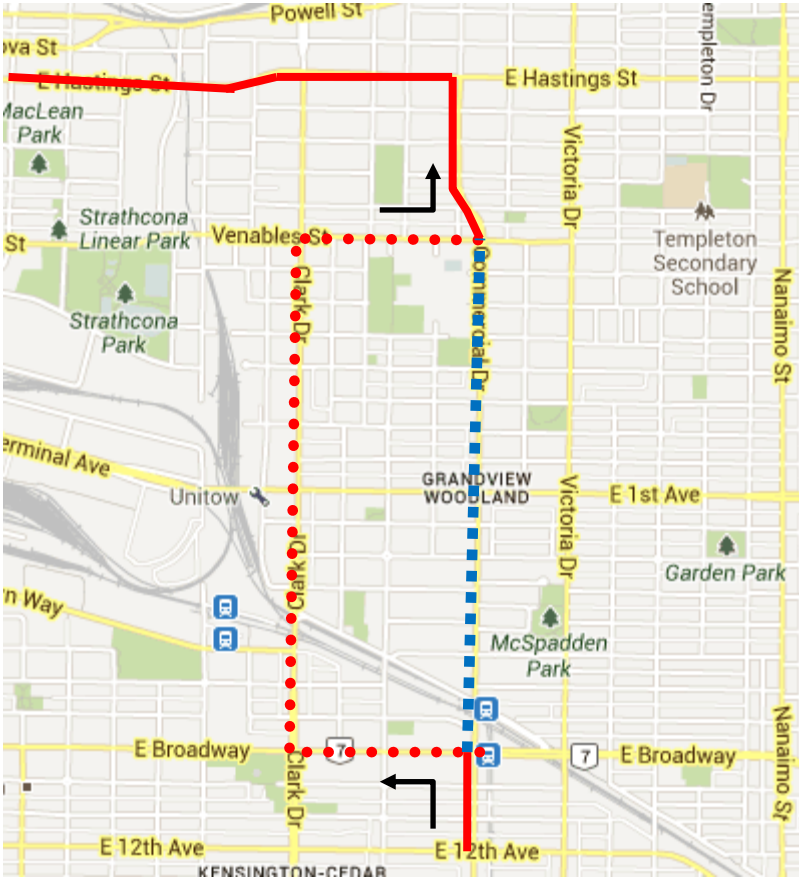

Earth Day Detour Map

20 Downtown: Regular route to Commercial and Broadway, then via Broadway, Clark, Venables, Commercial, regular route

Regular route	
Portion missed	
Detour portion	