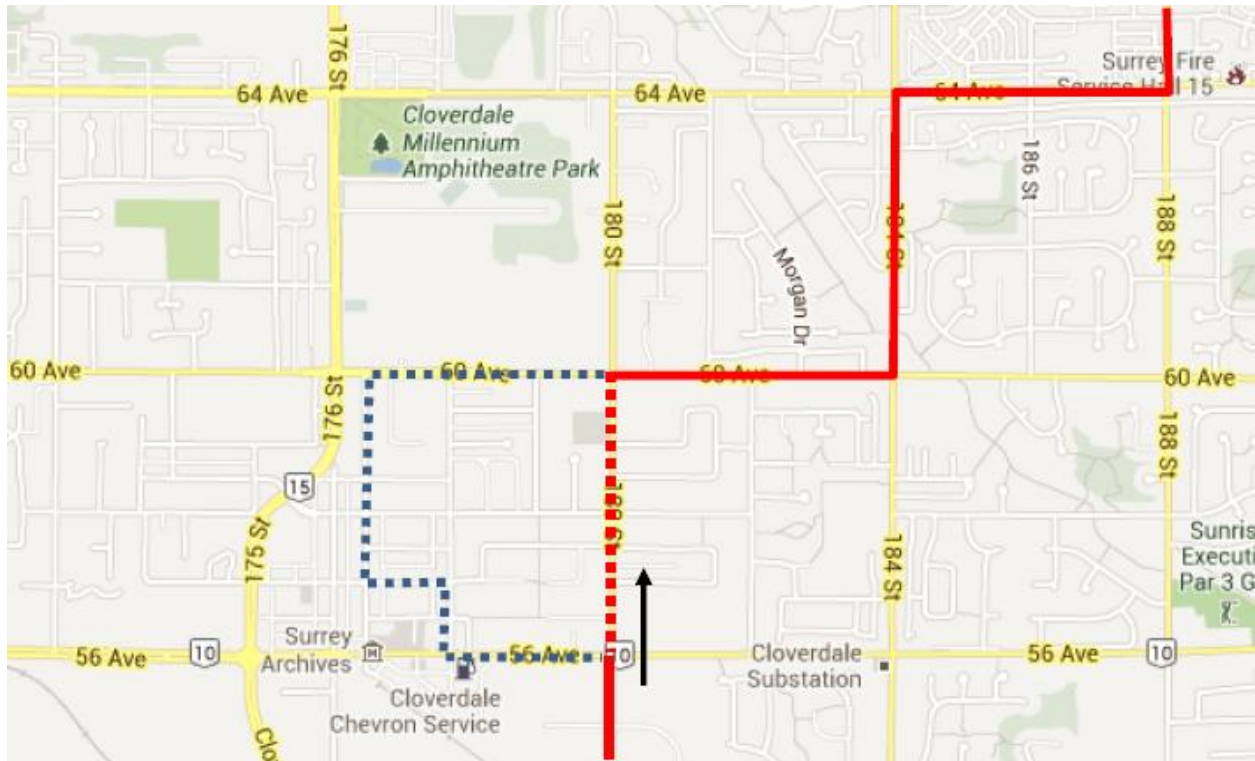

# Cloverdale Rodeo Detour Map

**370 Willowbrook:** Regular route to 180 St & Hwy 10, then continue 180 St, 60 Ave, regular route.

Regular route	
Portion missed	
Detour portion	