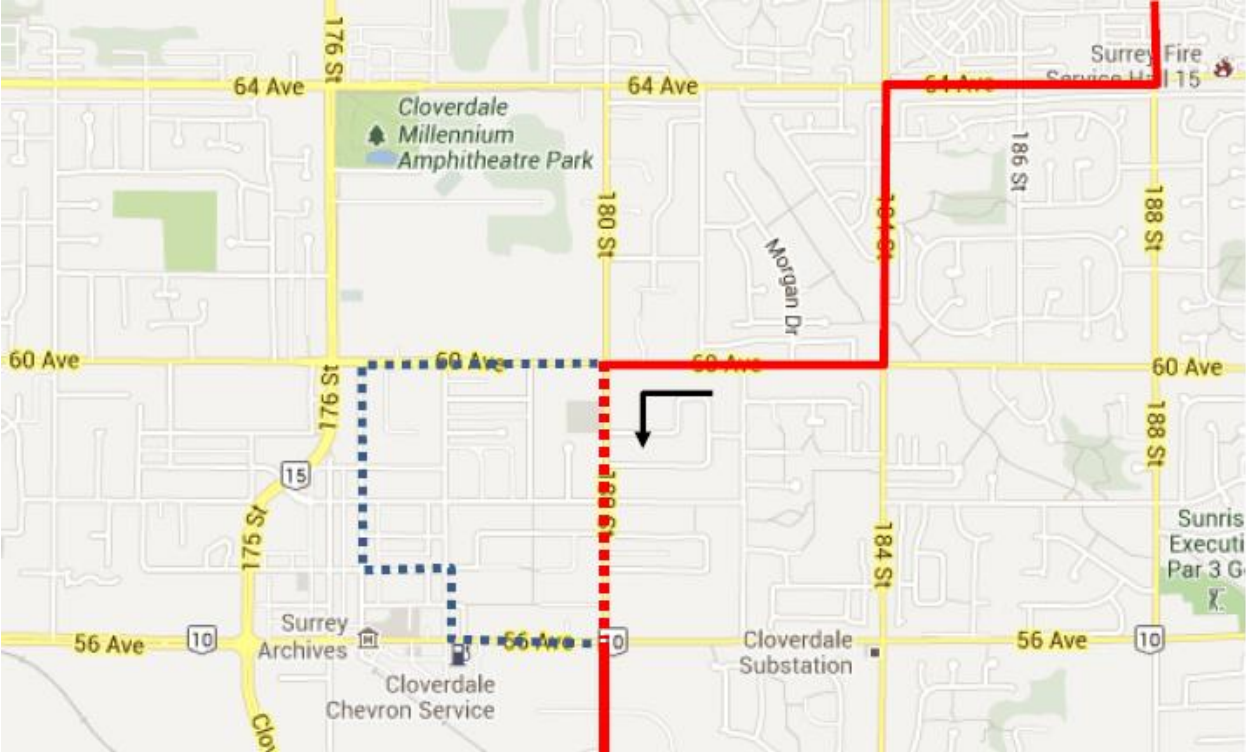

Cloverdale Rodeo Detour Map

370 Cloverdale: Regular Route to 60 Ave & 180 St, then via 180 St, regular route.

Regular route	
Portion missed	
Detour portion	