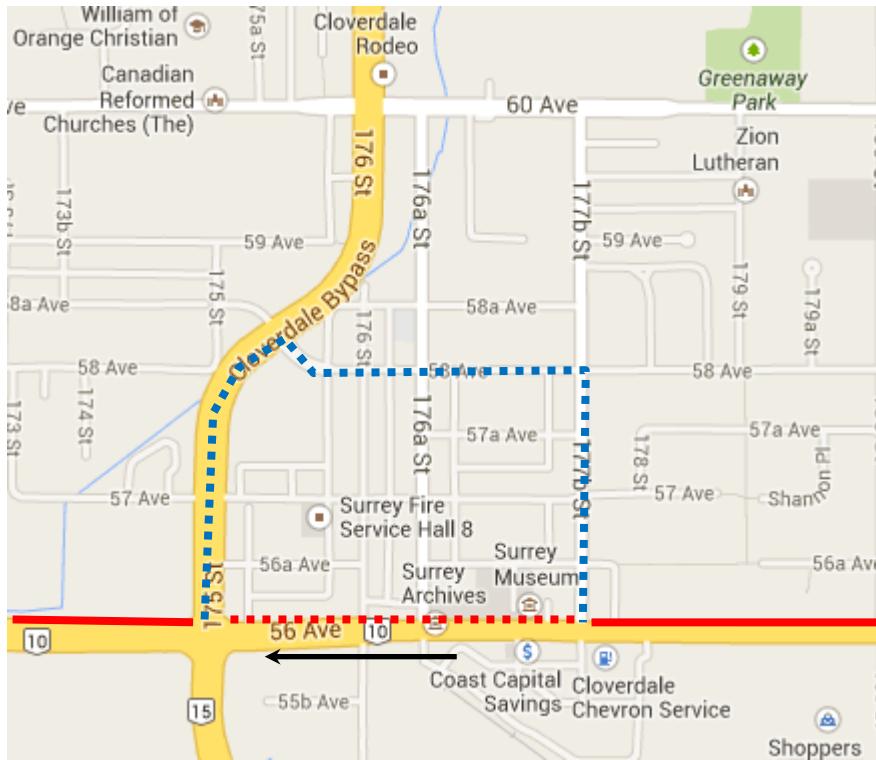

# Cloverdale Rodeo Parade

**342 Newton Exchange:** Regular route to Hwy 10 & 177B then continue Hwy 10 then regular route.

Regular route	
Portion missed	
Detour portion	