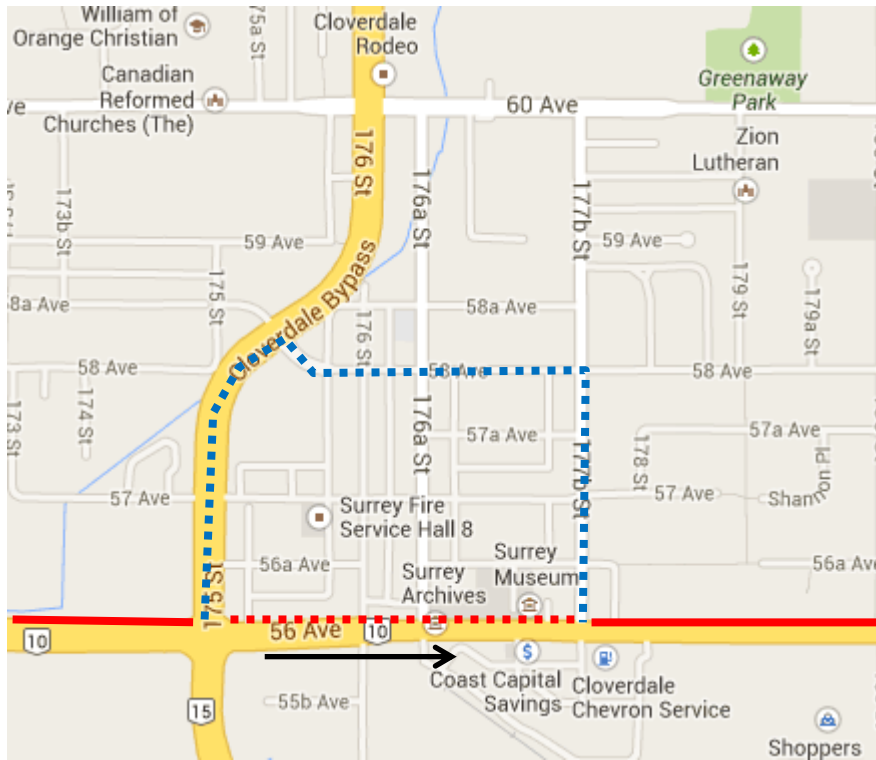

Cloverdale Rodeo Parade

342 Langley Centre: Regular route to Hwy 10 & Cloverdale Bypass then continue Hwy 10 then regular route.

Regular route	
Portion missed	
Detour portion	