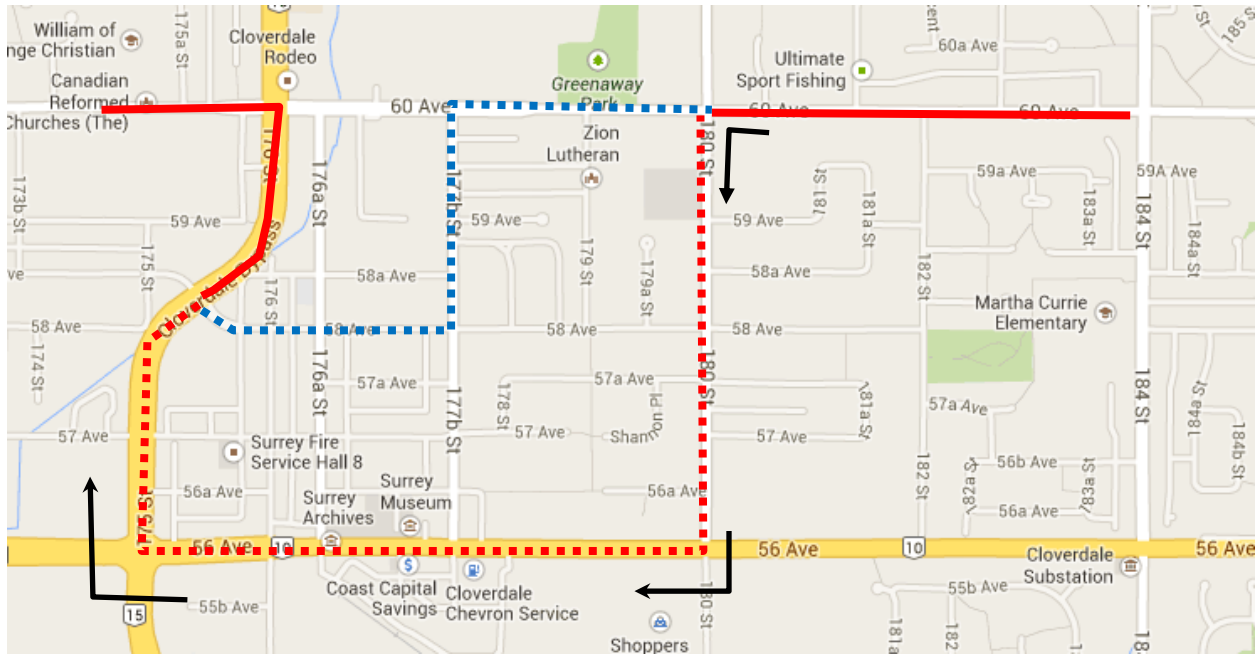

Cloverdale Rodeo Parade

320 Surrey Central Station: Regular route to 60 Ave & 180 St then via 180 St, Hwy 10 (56 Ave), Cloverdale Bypass then regular route.

Regular route	
Portion missed	
Detour portion	