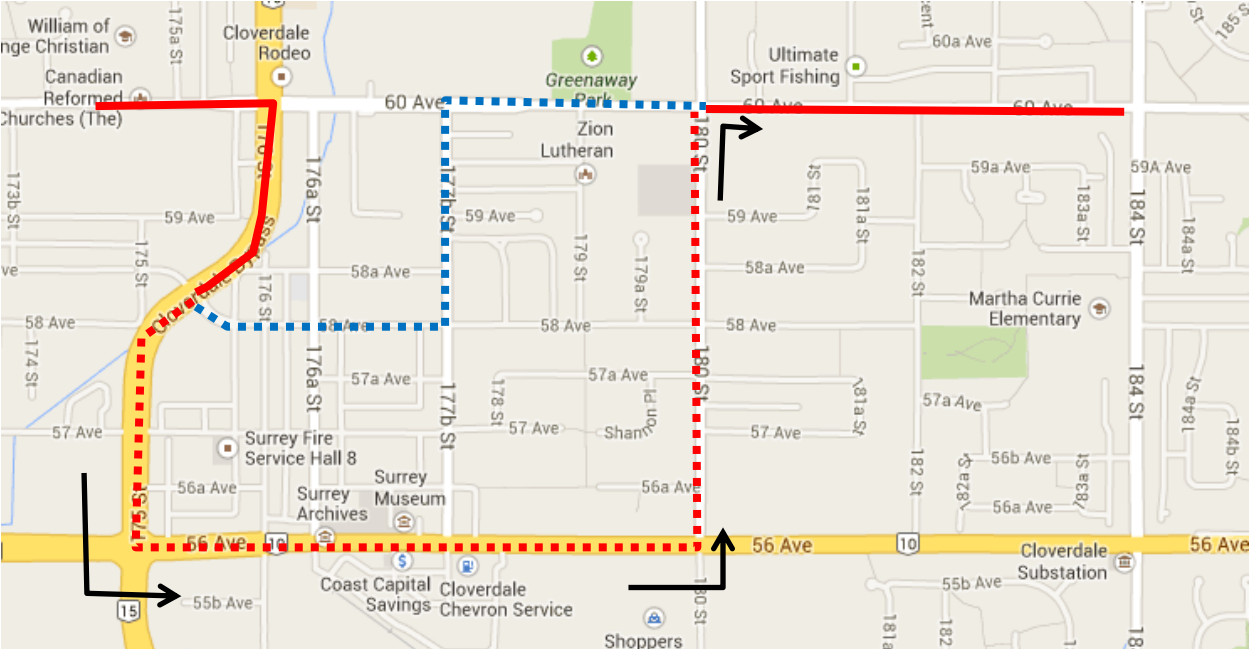

Cloverdale Rodeo Parade

320 Langley Centre: Regular route to 176 St & 58 Ave then continue 176 St, Cloverdale Bypass, Hwy 10 (56 Ave), 180 St, 60 Ave then regular route.

Regular route	
Portion missed	
Detour portion	