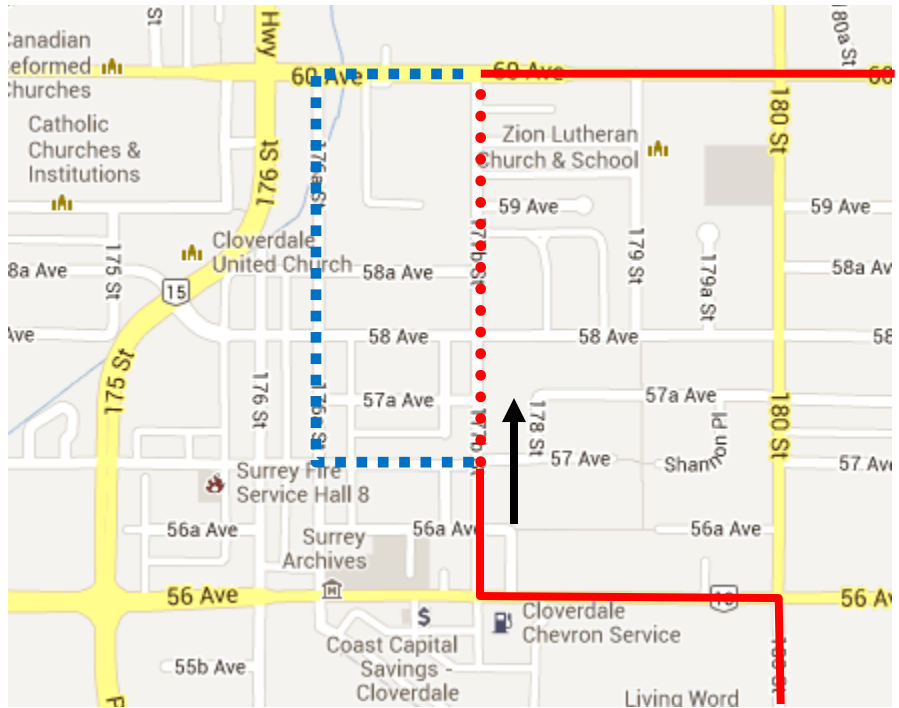

Cloverdale Bed Races Detour Map

370 Willowbrook: Regular route to 177B St & 57 Ave, then continue 177B, 60, regular route

Regular route	
Portion missed	
Detour portion	