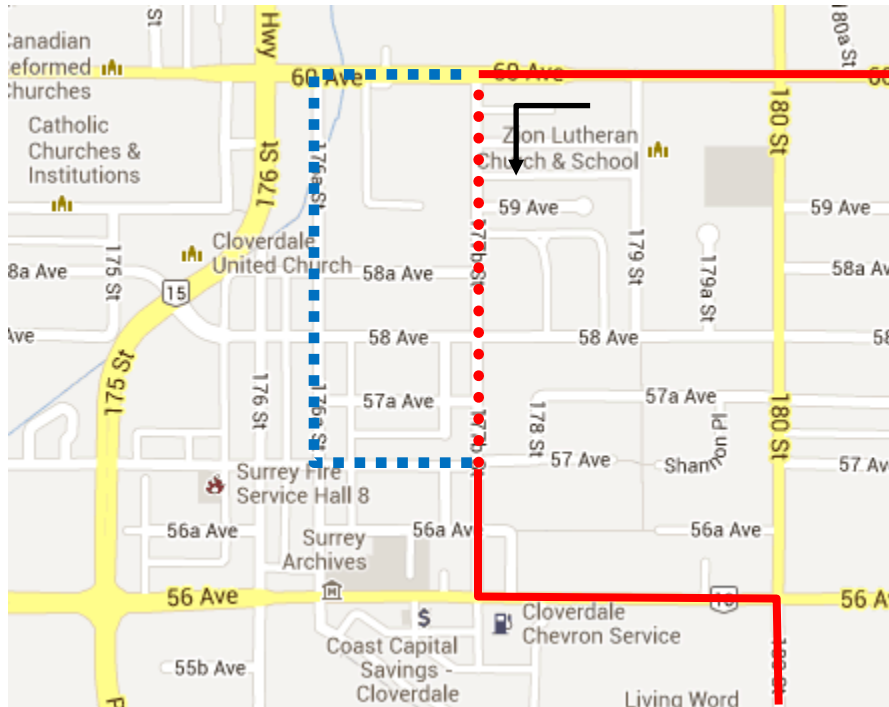

Cloverdale Bed Races Detour Map

370 Cloverdale: Regular route to 60 Ave & 177B St, then via 177B, 56, regular route

Regular route	
Portion missed	
Detour portion	