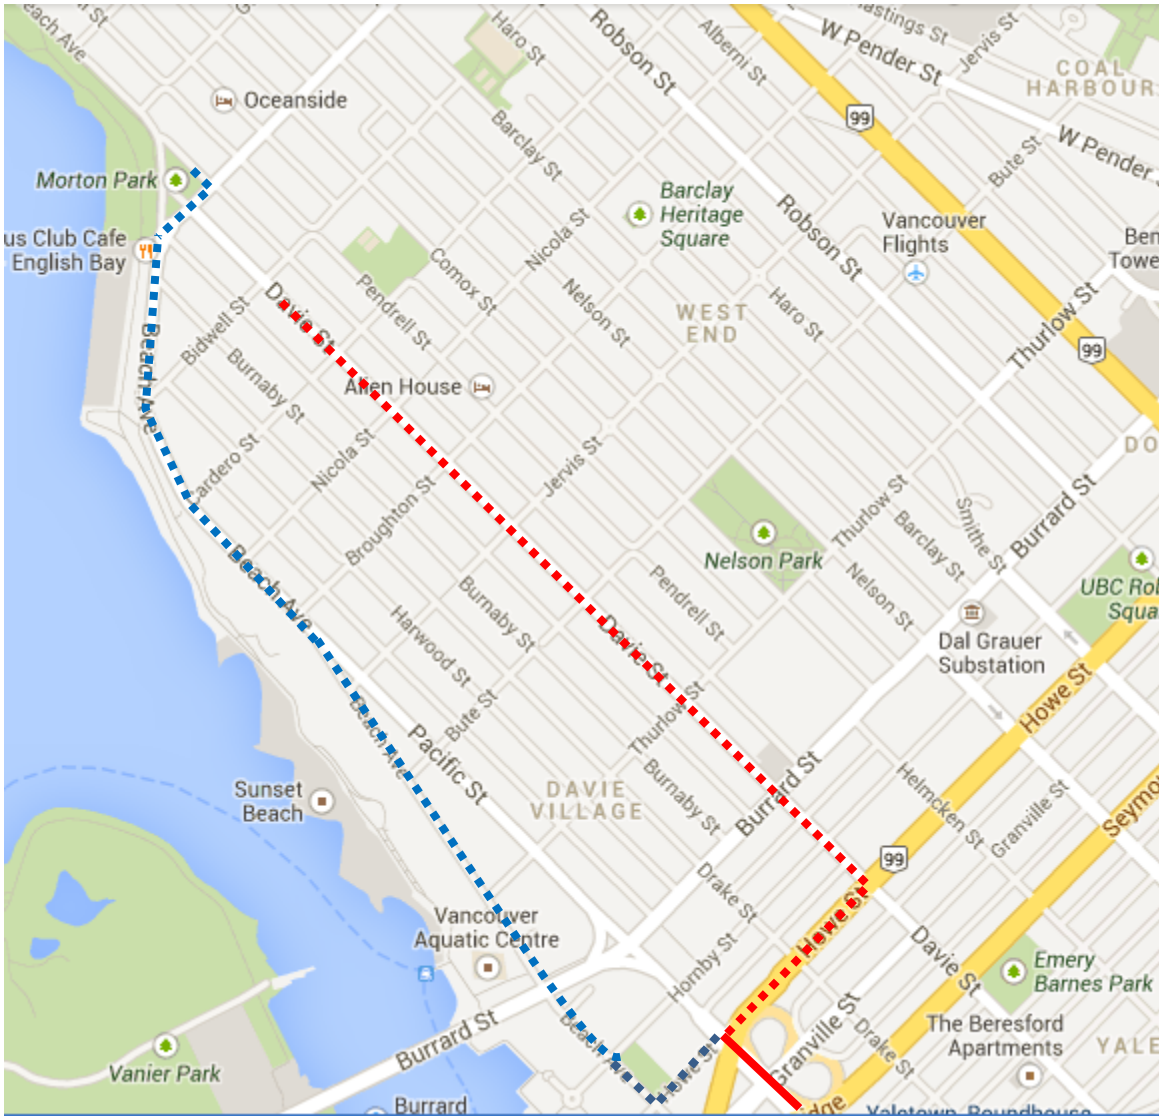

West End Car Free Day Detour Map

23 Main St Stn: From temporary terminus on Davie and Bidwell, via Davie, Howe, Pacific then regular route.

Regular route	
Portion missed	
Detour portion	