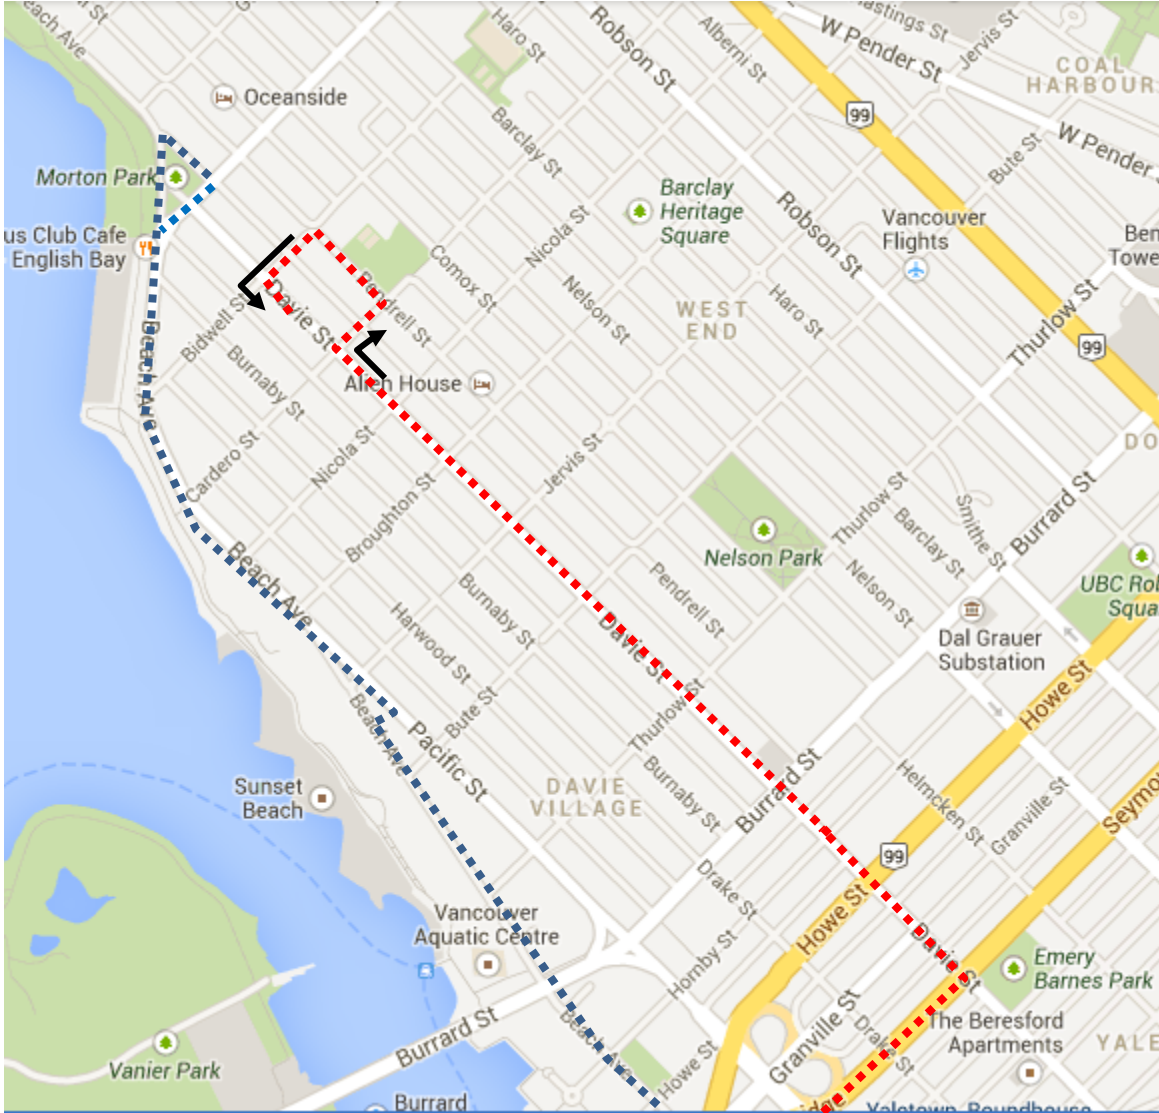

# West End Car Free Day Detour Map

**23 Beach:** Regular route to Pacific and Seymour then via Seymour, Davie, Cardero, Pendrell, Bidwell to temporary terminus at Davie & Bidwell.

Regular route	
Portion missed	
Detour portion	