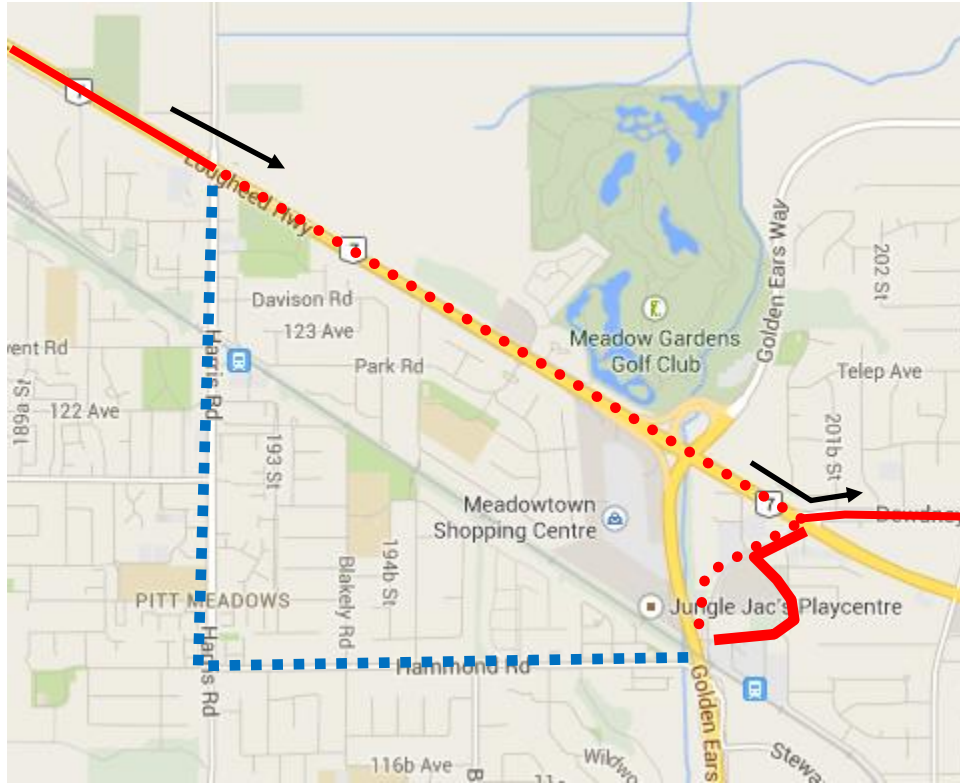

CPR Holiday Train Detour Map

791 Haney PI: Regular route to Lougheed & Harris, then continue Lougheed to Maple Meadows, Dunn, 200 St, then regular route.

| | |
|----------------|--|
| Regular route |  |
| Portion missed |  |
| Detour portion |  |