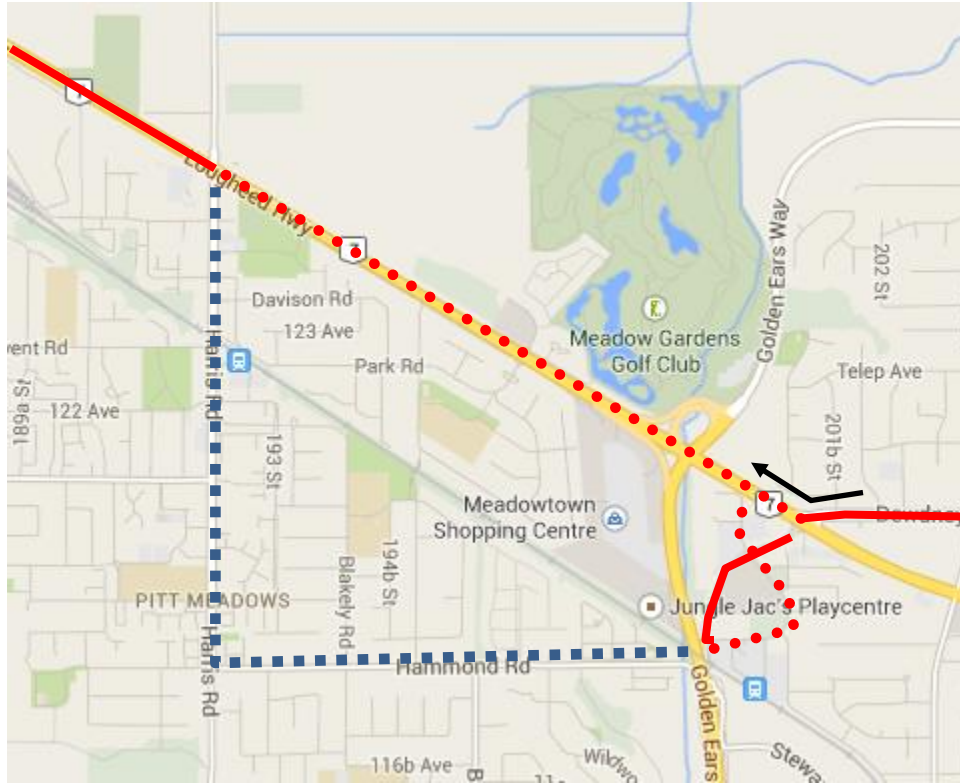

# CPR Holiday Train Detour Map

**791 Braid Stn:** Regular route to Maple Meadows & Dunn, then via Dunn, 200 St, Maple Meadows, Lougheed, then regular route.

Regular route	
Portion missed	
Detour portion	