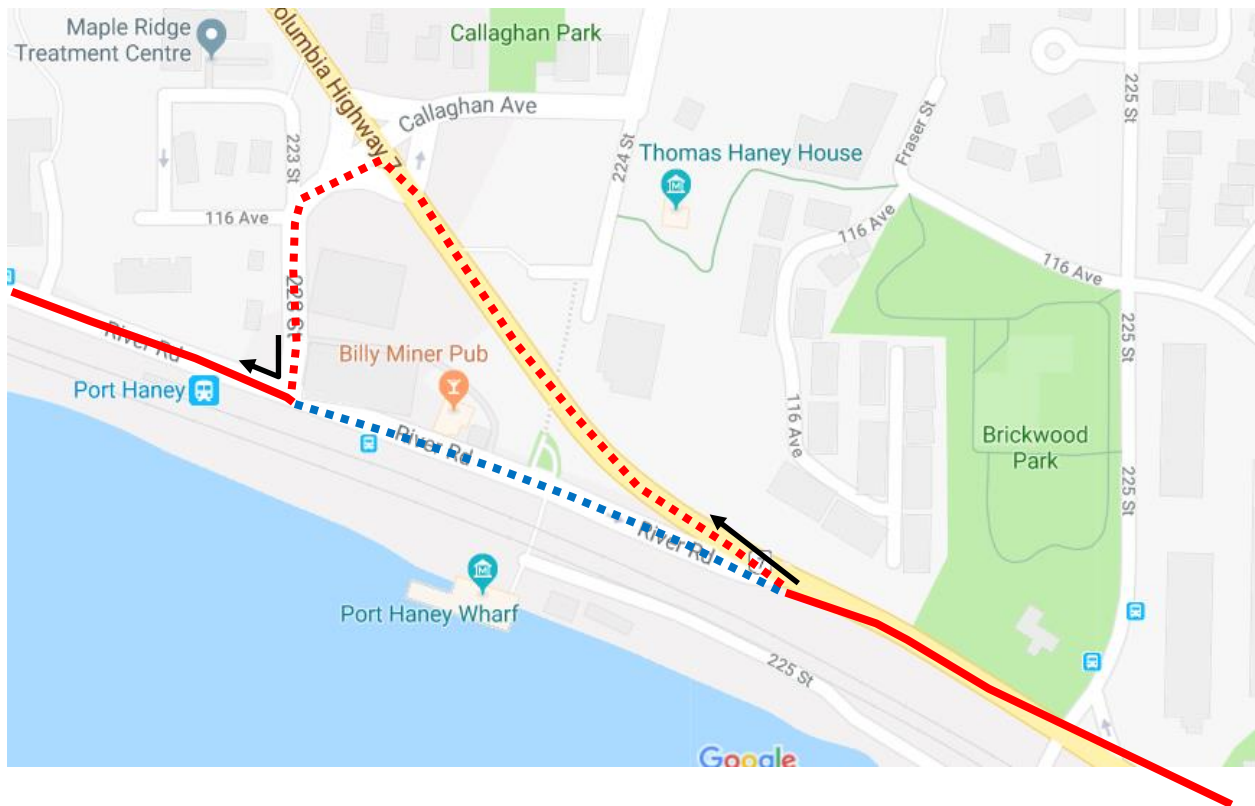

CPR Holiday Train Detour Map

743 Maple Meadows: Regular route to Haney Bypass and River Rd then continue Haney Bypass, Callaghan Av, 223 St, River Rd then regular route.

Regular route	
Portion missed	
Detour portion	