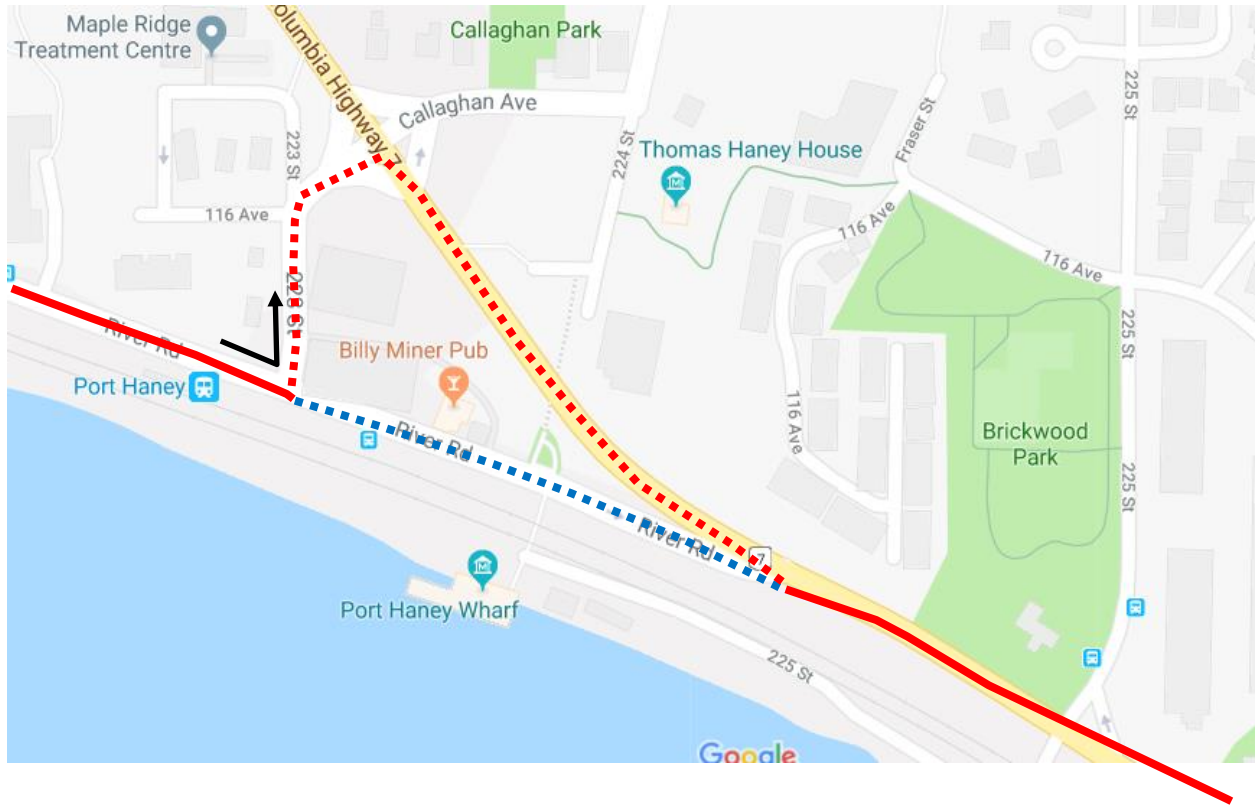

CPR Holiday Train Detour Map

743 Haney PI: Regular route to River Rd and 223 St then via 223 St, Callaghan Av, Haney Bypass then regular route..

Regular route	
Portion missed	
Detour portion	