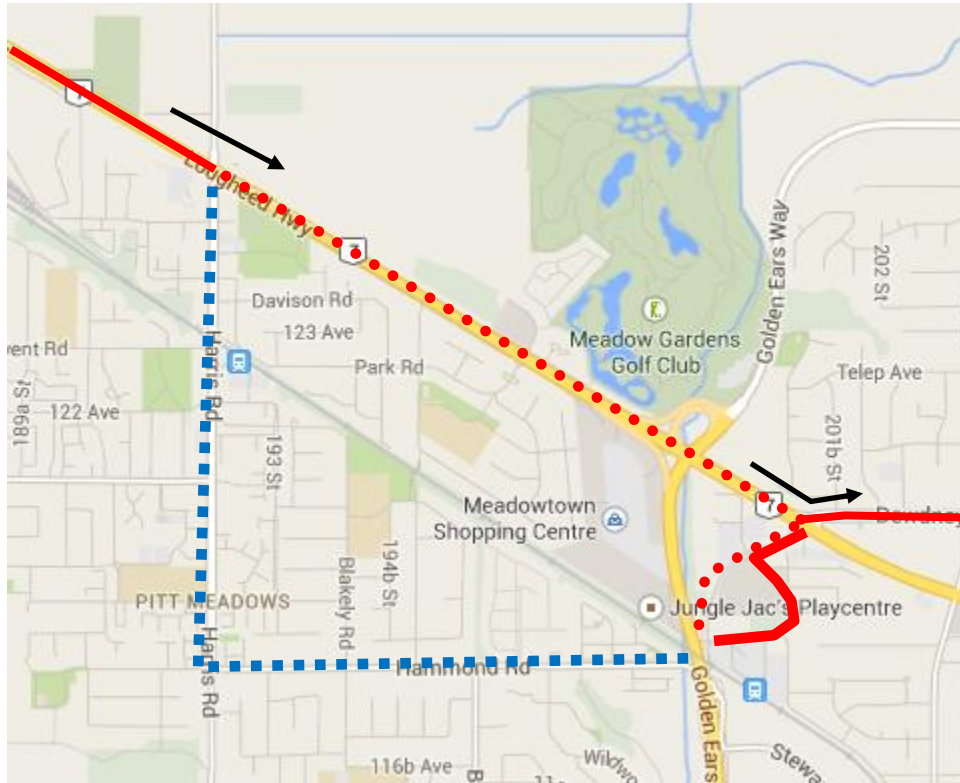

CPR Holiday Train Detour Map

701 Haney Pl / Maple Ridge East: Regular route to Lougheed & Harris, then continue Lougheed to Maple Meadows, Dunn, 200 St, then regular route.

Regular route	
Portion missed	
Detour portion	