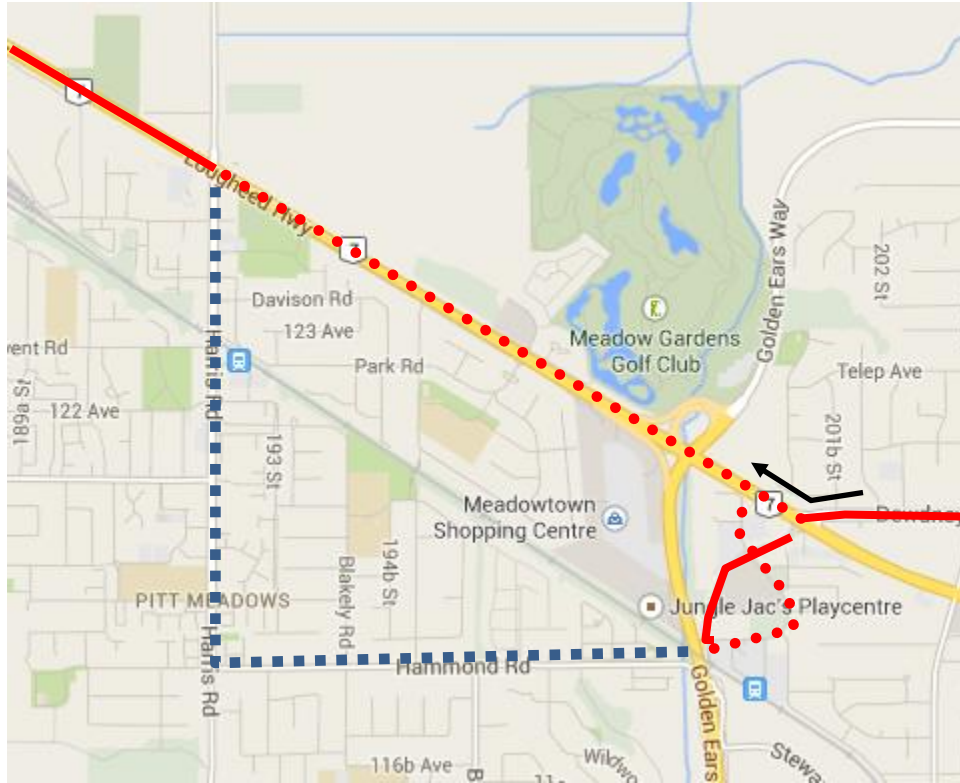

# CPR Holiday Train Detour Map

**701 Coquitlam Stn:** Regular route to Maple Meadows & Dunn, then via Dunn, 200 St, Maple Meadows, Lougheed, then regular route.

Regular route	
Portion missed	
Detour portion	