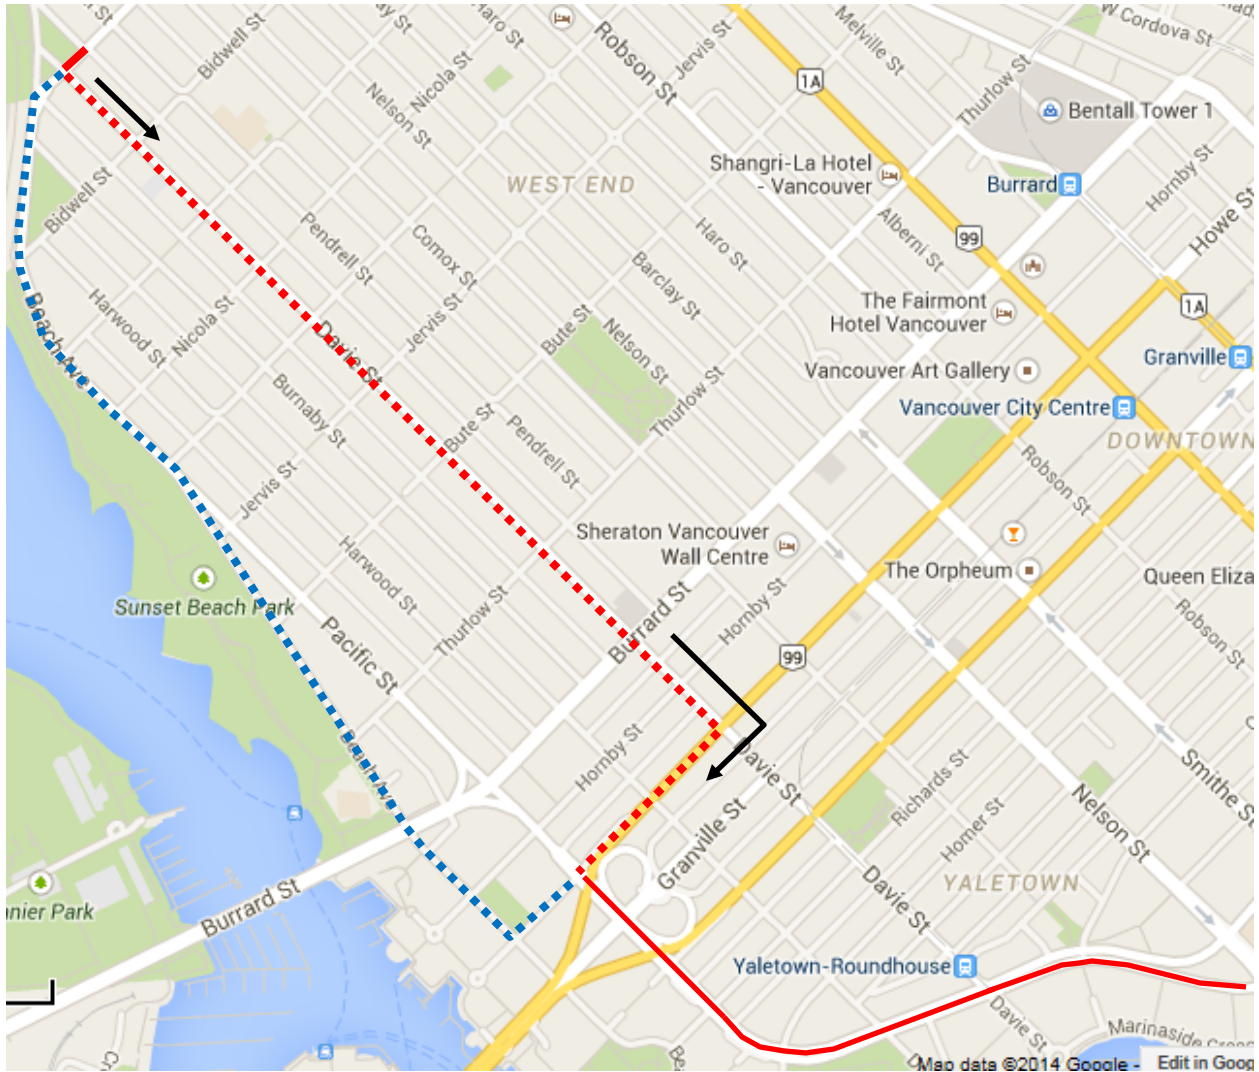

420 Event Detour Map

23 Main: Regular route to Denman & Davie then via Davie, Howe, Pacific then regular route.

| | |
|----------------|--|
| Regular route |  |
| Portion missed |  |
| Detour portion |  |