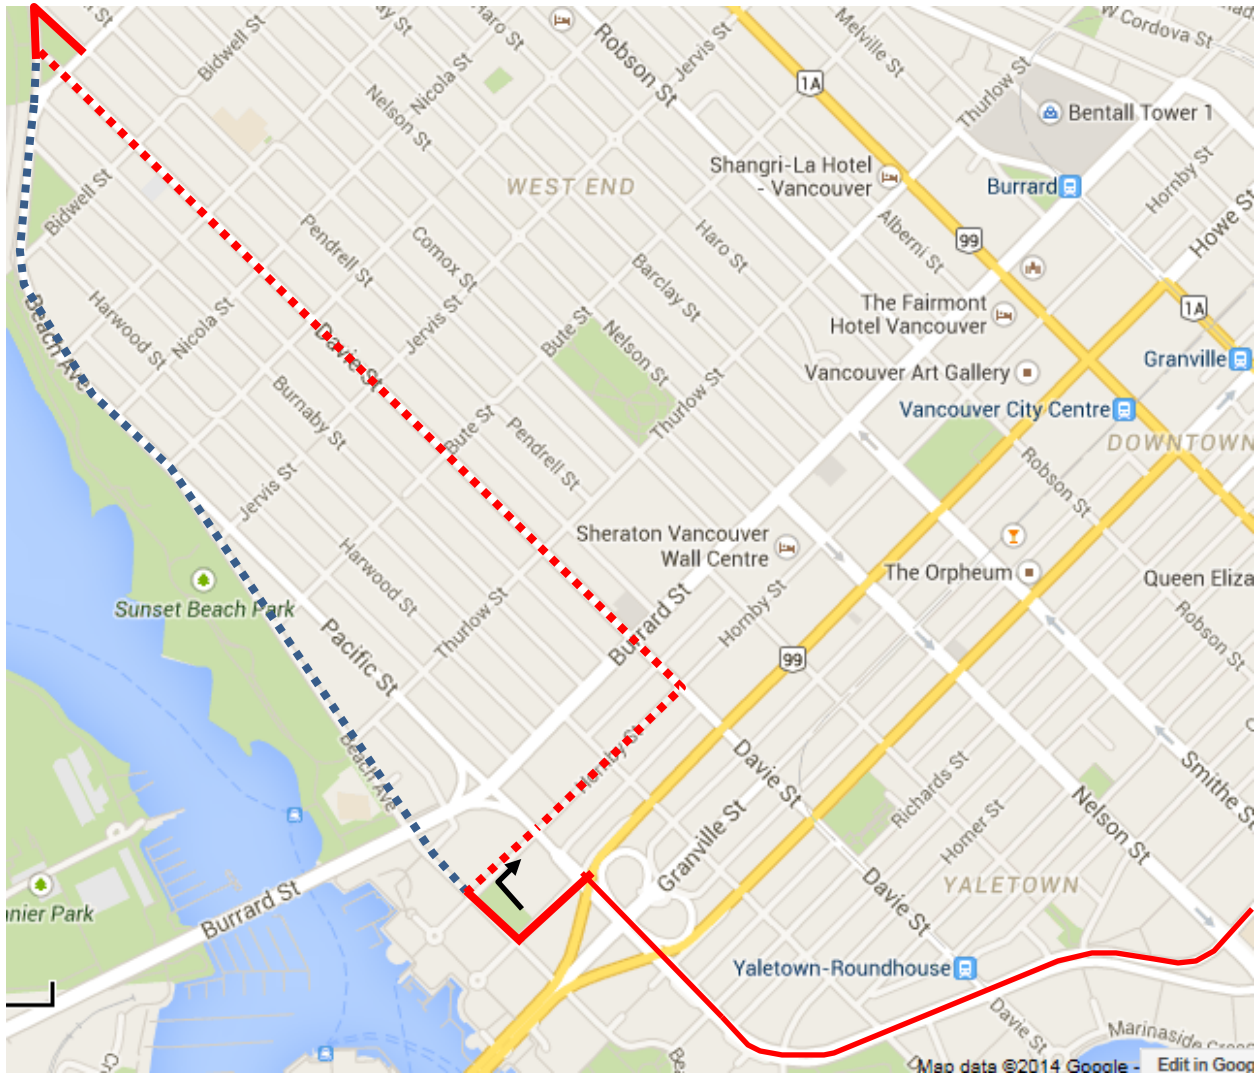

420 Event Detour Map

23 Beach: Regular route to Beach & Hornby then via Hornby, Davie, Beach then regular route.

Regular route	
Portion missed	
Detour portion	